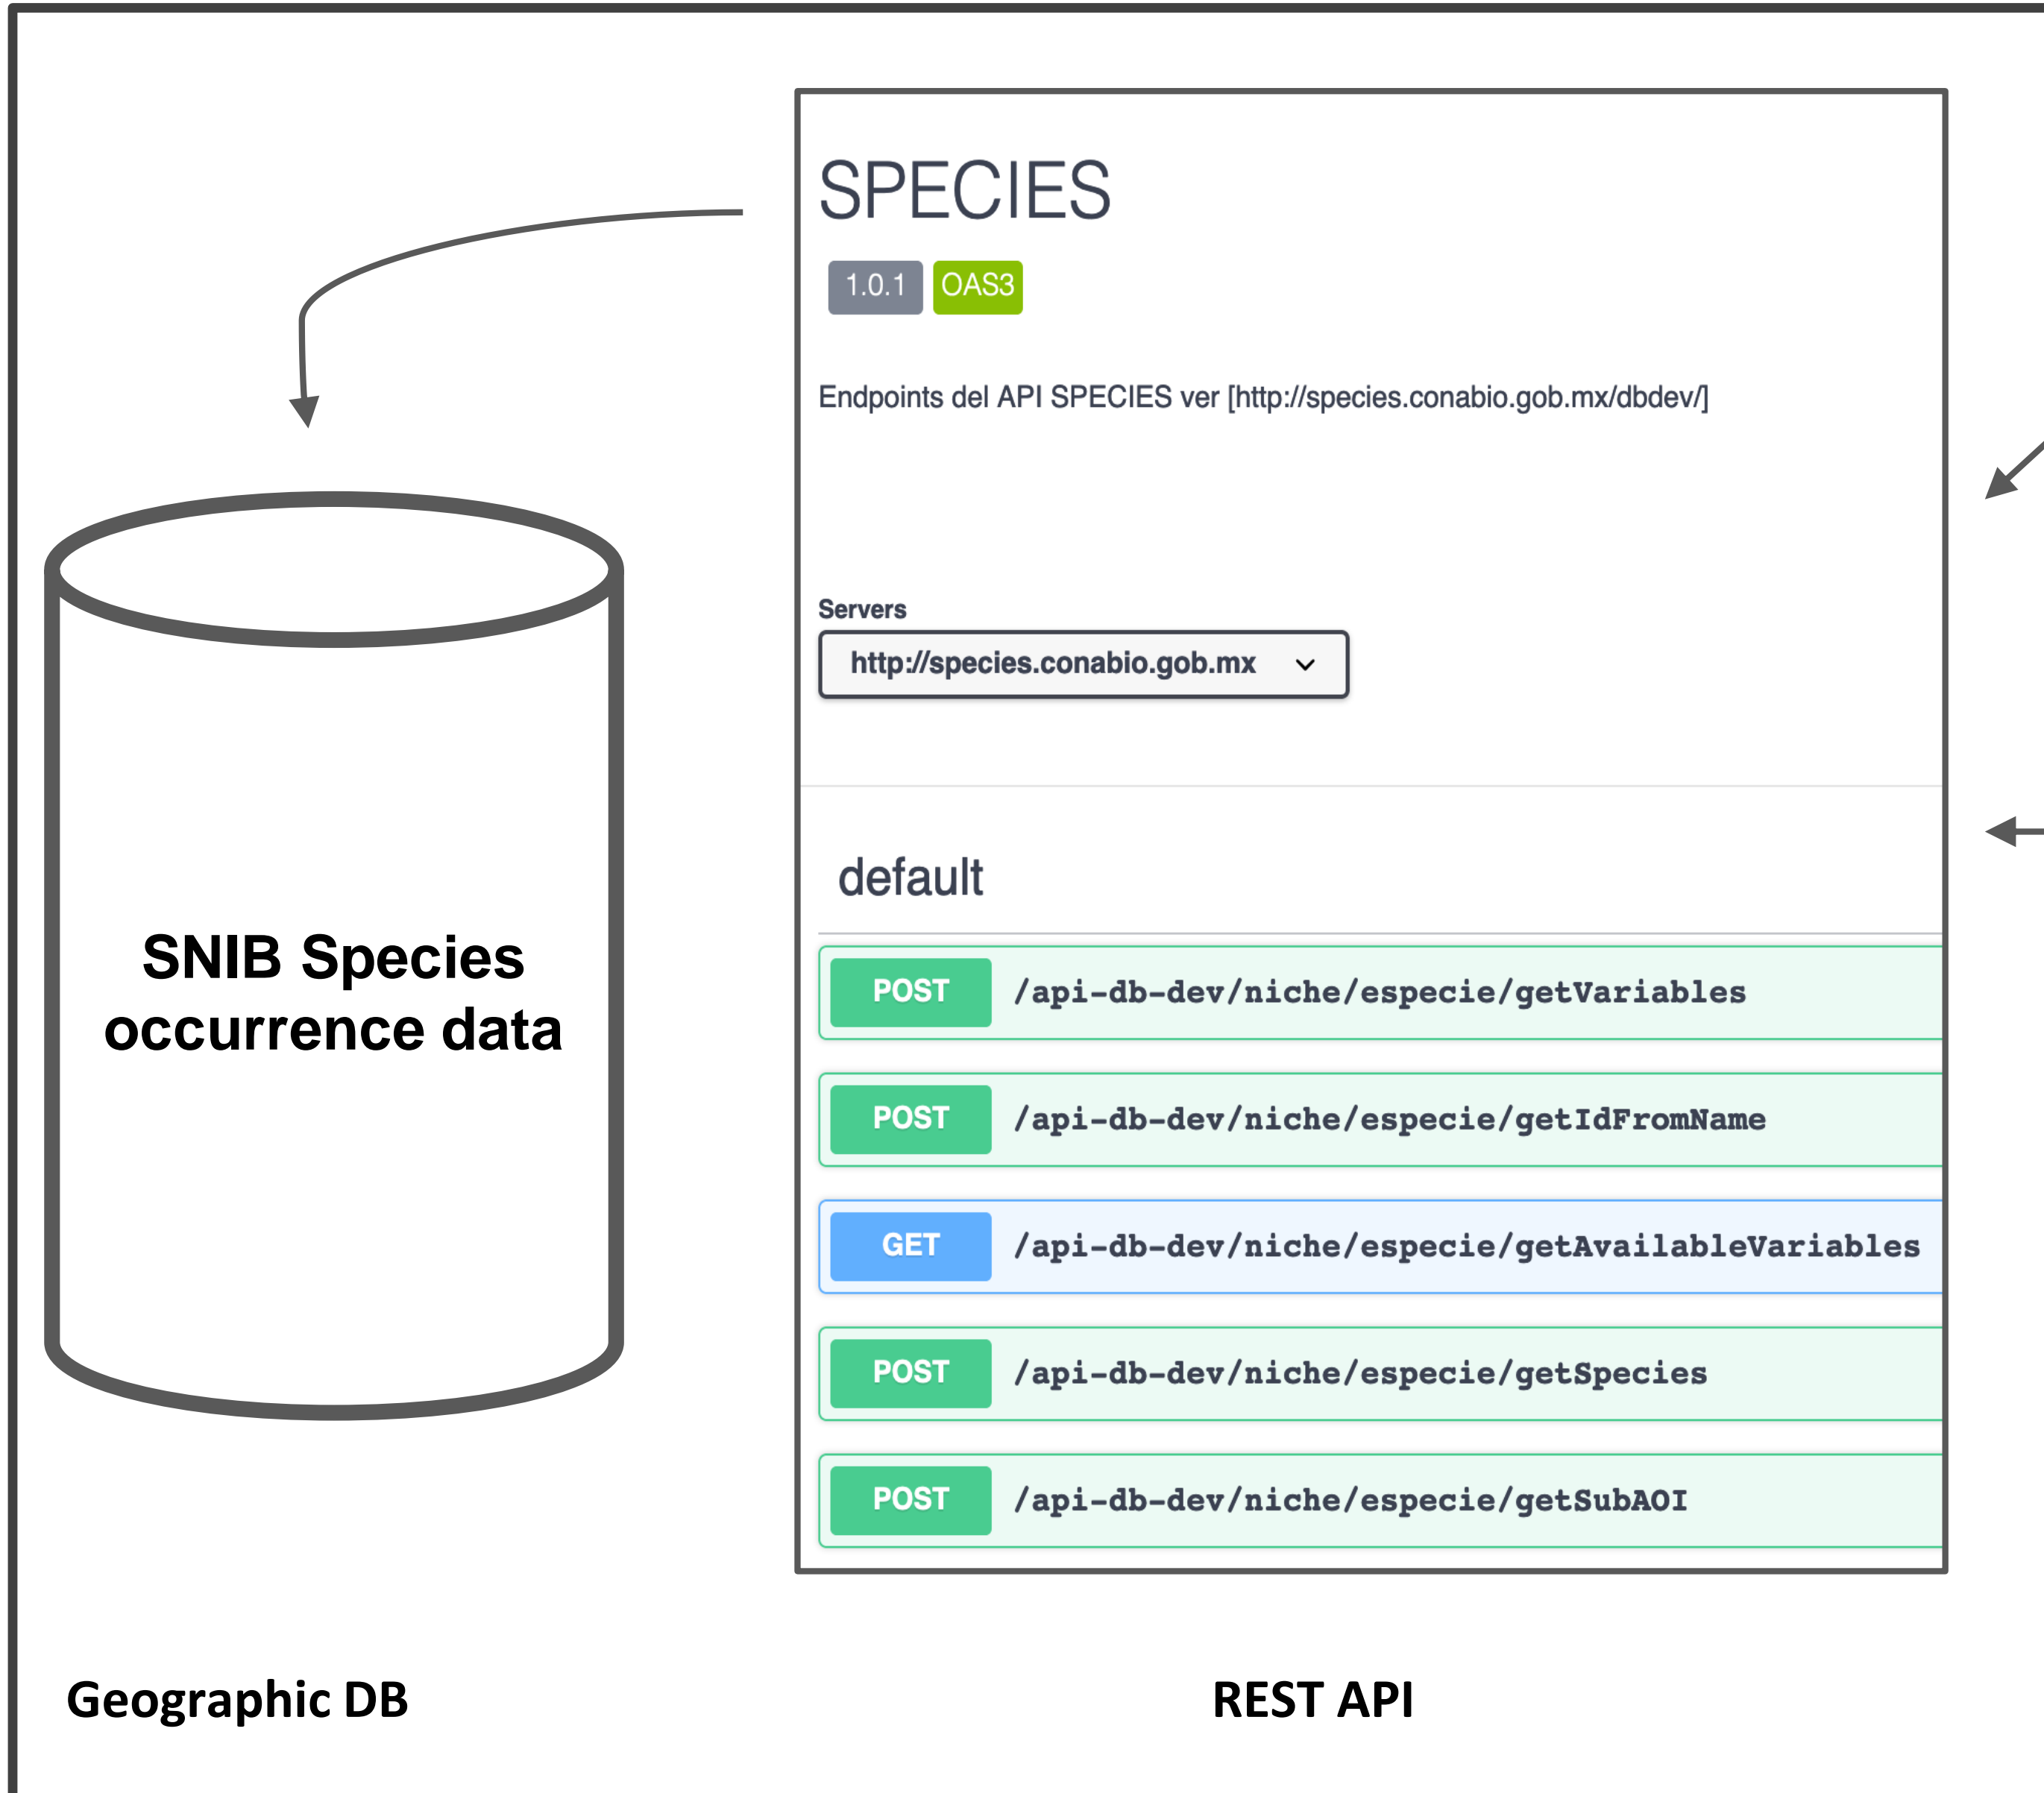

# SPECIES perspective: connections from distributions

# SPECIES correlation measure: quantify the ratio of overlap and how well it is supported by the data

Explore species records  
w.r.t  
the relation of their  
distribution to a focal  
species

Use biodiversity records to rank locations w.r.t a focal species

## How do groups of species relate to one another

Hummingbirds

Topology

Lamiacea (plants like *Salvia* spp.)

Geography

### Taxa

Region:

MEXICO

Resolution:

16 km

Taxonomic

Taxon -

Filter by date: 1500 - Now