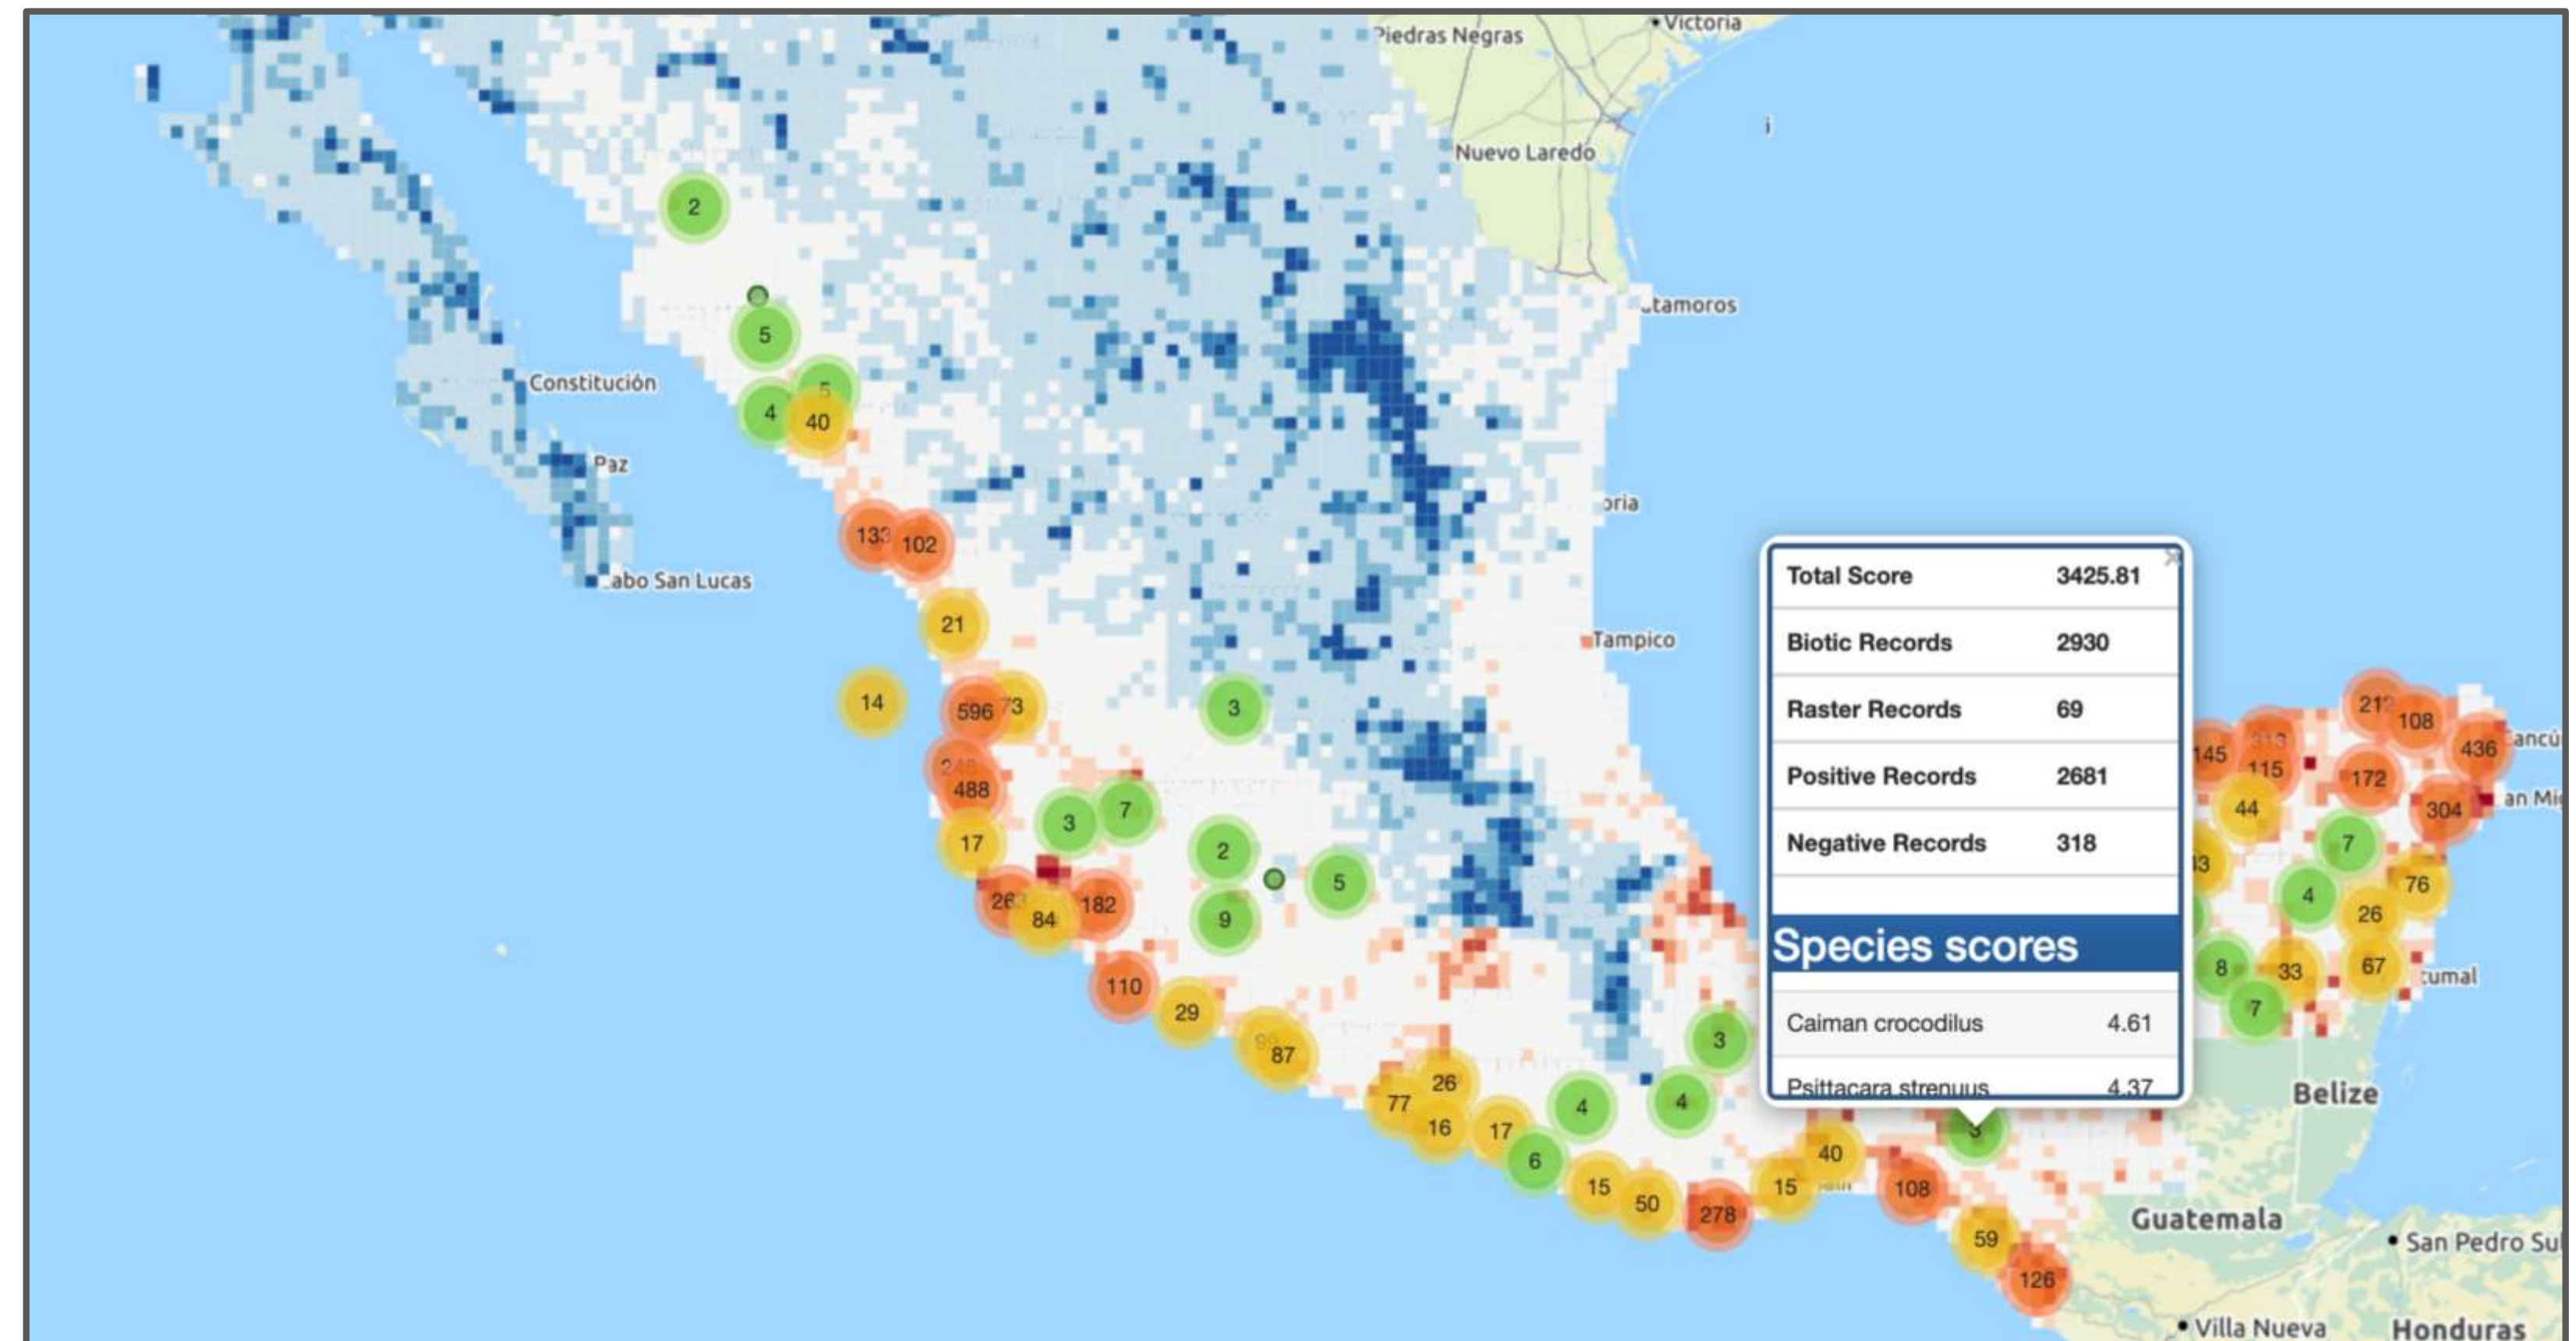

# SPECIES correlation measure: quantify the ratio of overlap and how well it is supported by the data

Explore species records  
w.r.t  
the relation of their  
distribution to a focal  
species

Use biodiversity records to rank locations w.r.t a focal species

## How do groups of species relate to one another

Hummingbirds

Topology

Lamiacea (plants like *Salvia* spp.)

Geography

### Taxa

Region:

MEXICO

Resolution:

16 km

Taxonomic

Taxon -

Filter by date: 1500 - Now