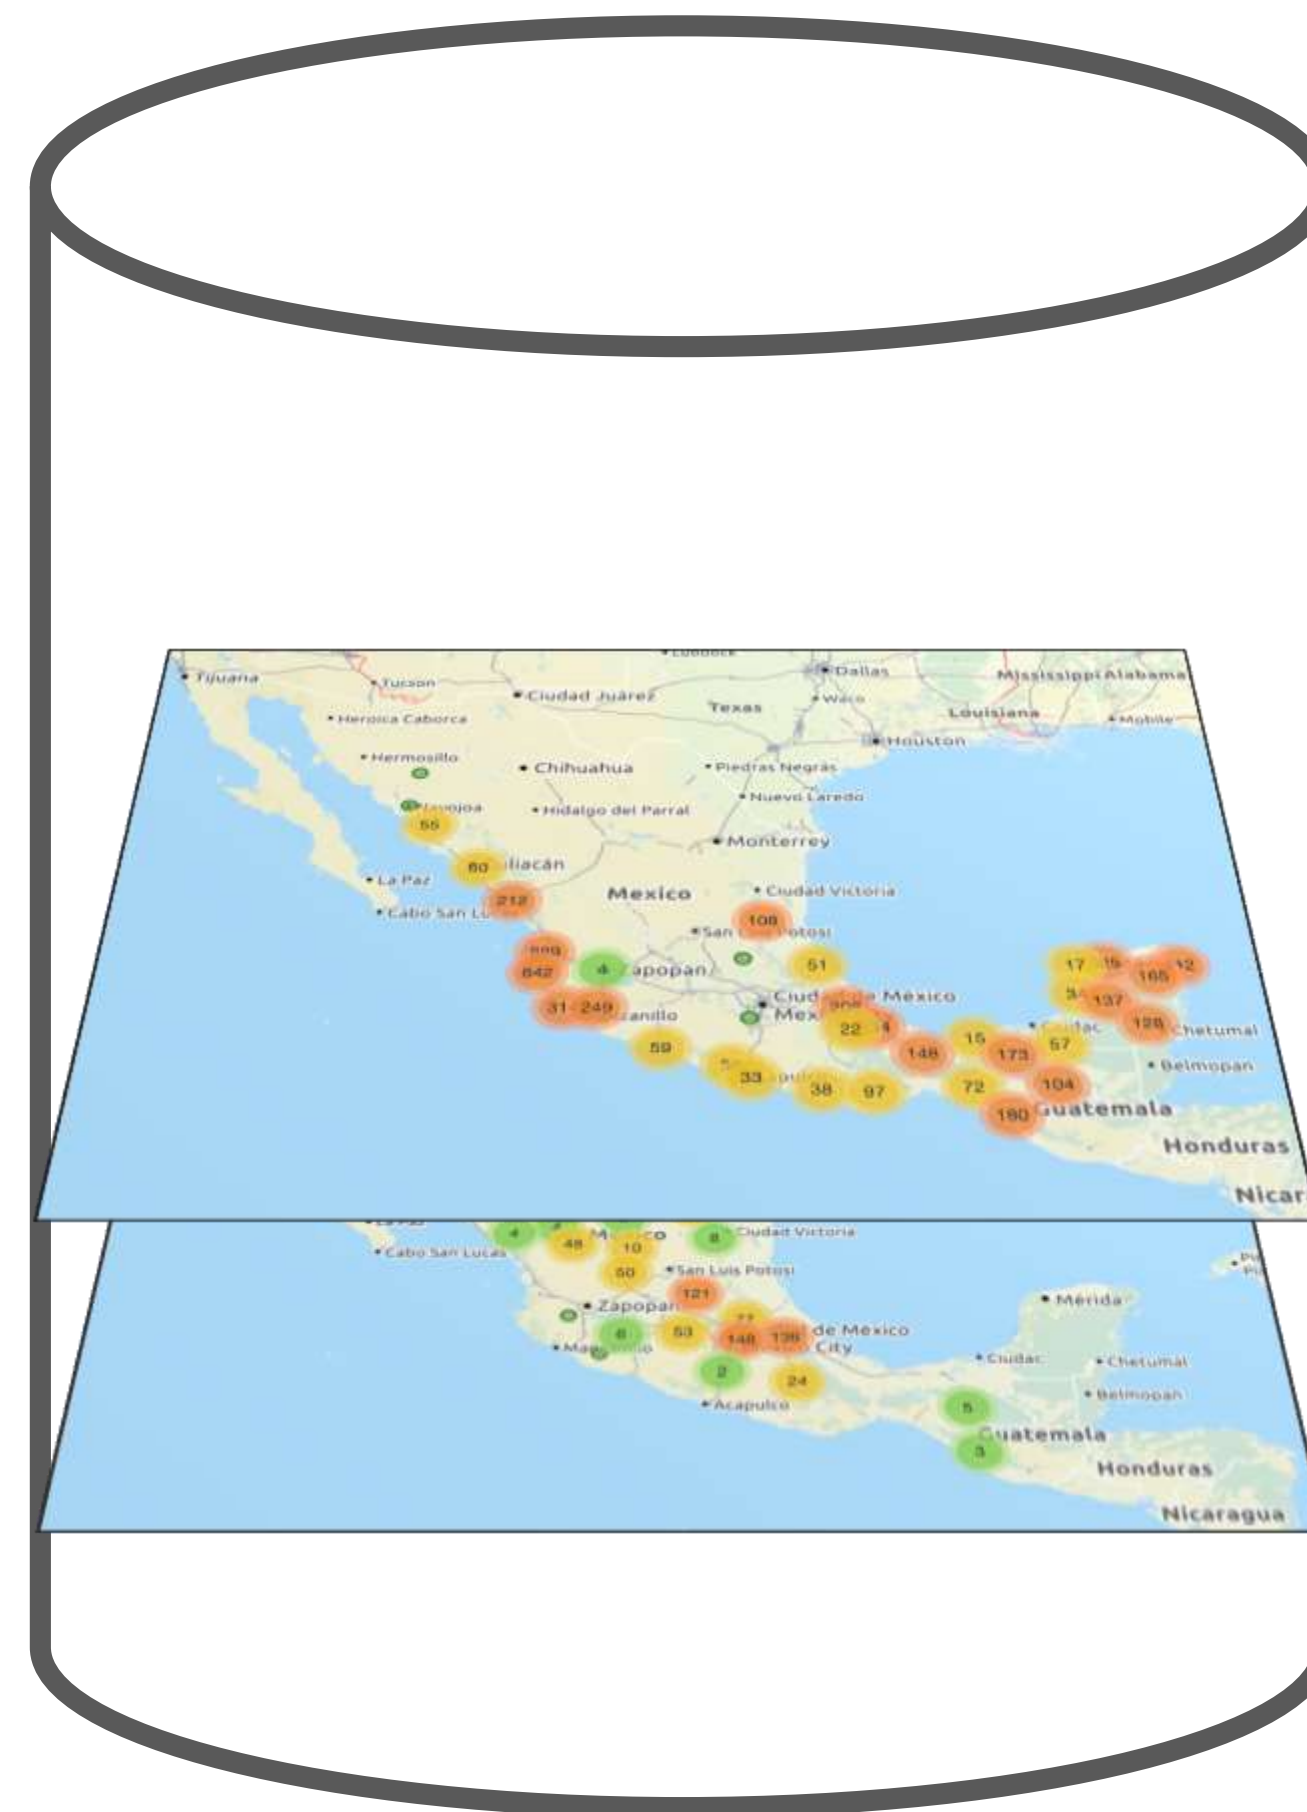

# SPECIES perspective: connections from distributions

# SPECIES correlation measure: quantify the ratio of overlap and how well it is supported by the data

Explore species records  
w.r.t  
the relation of their  
distribution to a focal  
species

Use biodiversity records to rank locations w.r.t a focal species

### Taxa

Region:

MEXICO

Resolution:

16 km

Taxonomic

Taxon -

Filter by date: 1500 - Now

## Target group

Taxonomic Raster

Taxon

Min. no. cells with presence  
(n):

5

Resolution:

16 km

Region: