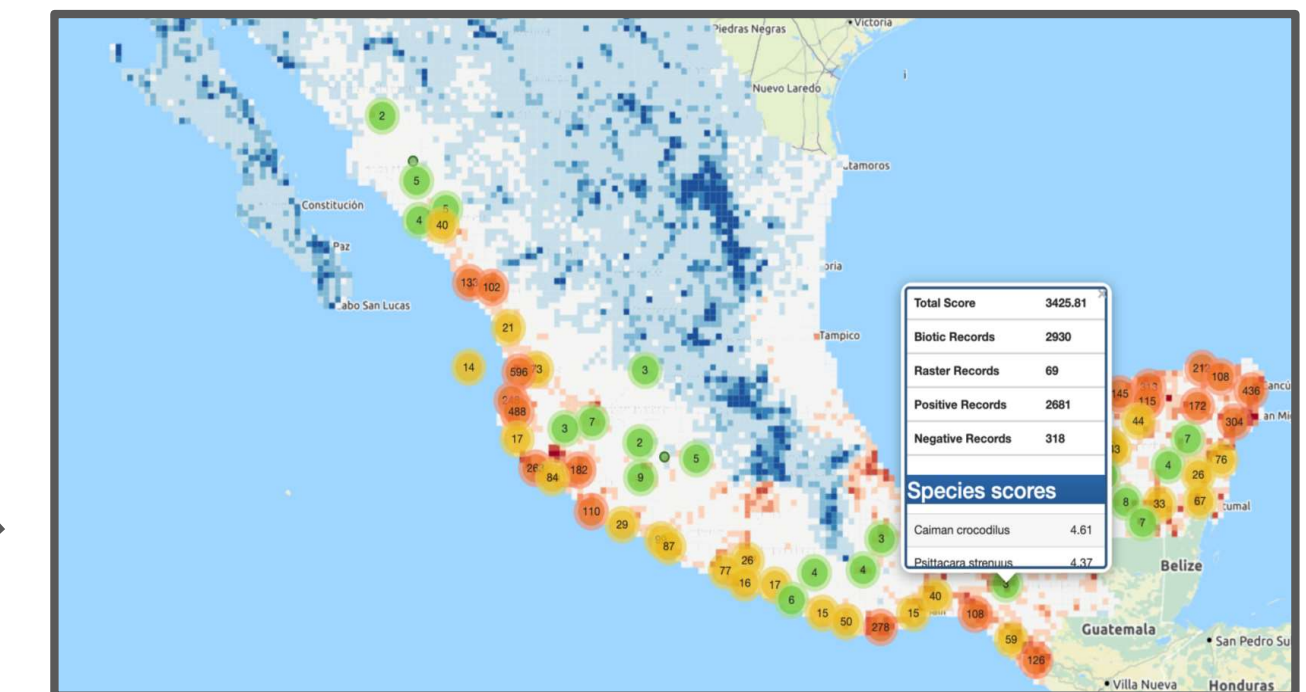

# SPECIES correlation measure: quantify the ratio of overlap and how well it is supported by the data

Explore species records  
w.r.t  
the relation of their  
distribution to a focal  
species

Use biodiversity records to rank locations w.r.t a focal species

## How do groups of species relate to one another

Hummingbirds

Topology

Lamiacea (plants like *Salvia* spp.)

Geography

## SPECIES

1.0.1 OAS3

Endpoints del API SPECIES ver [<http://species.conabio.gob.mx/dbdev/>]

Servers

default

- POST /api-db-dev/niche/especie/getVariables
- POST /api-db-dev/niche/especie/getIdFromName
- GET /api-db-dev/niche/especie/getAvailableVariables
- POST /api-db-dev/niche/especie/getSpecies
- POST /api-db-dev/niche/especie/getSubAOI

### Taxa

Region:

MEXICO

Resolution:

16 km

Taxonomic

Taxon -

Filter by date: 1500 - Now