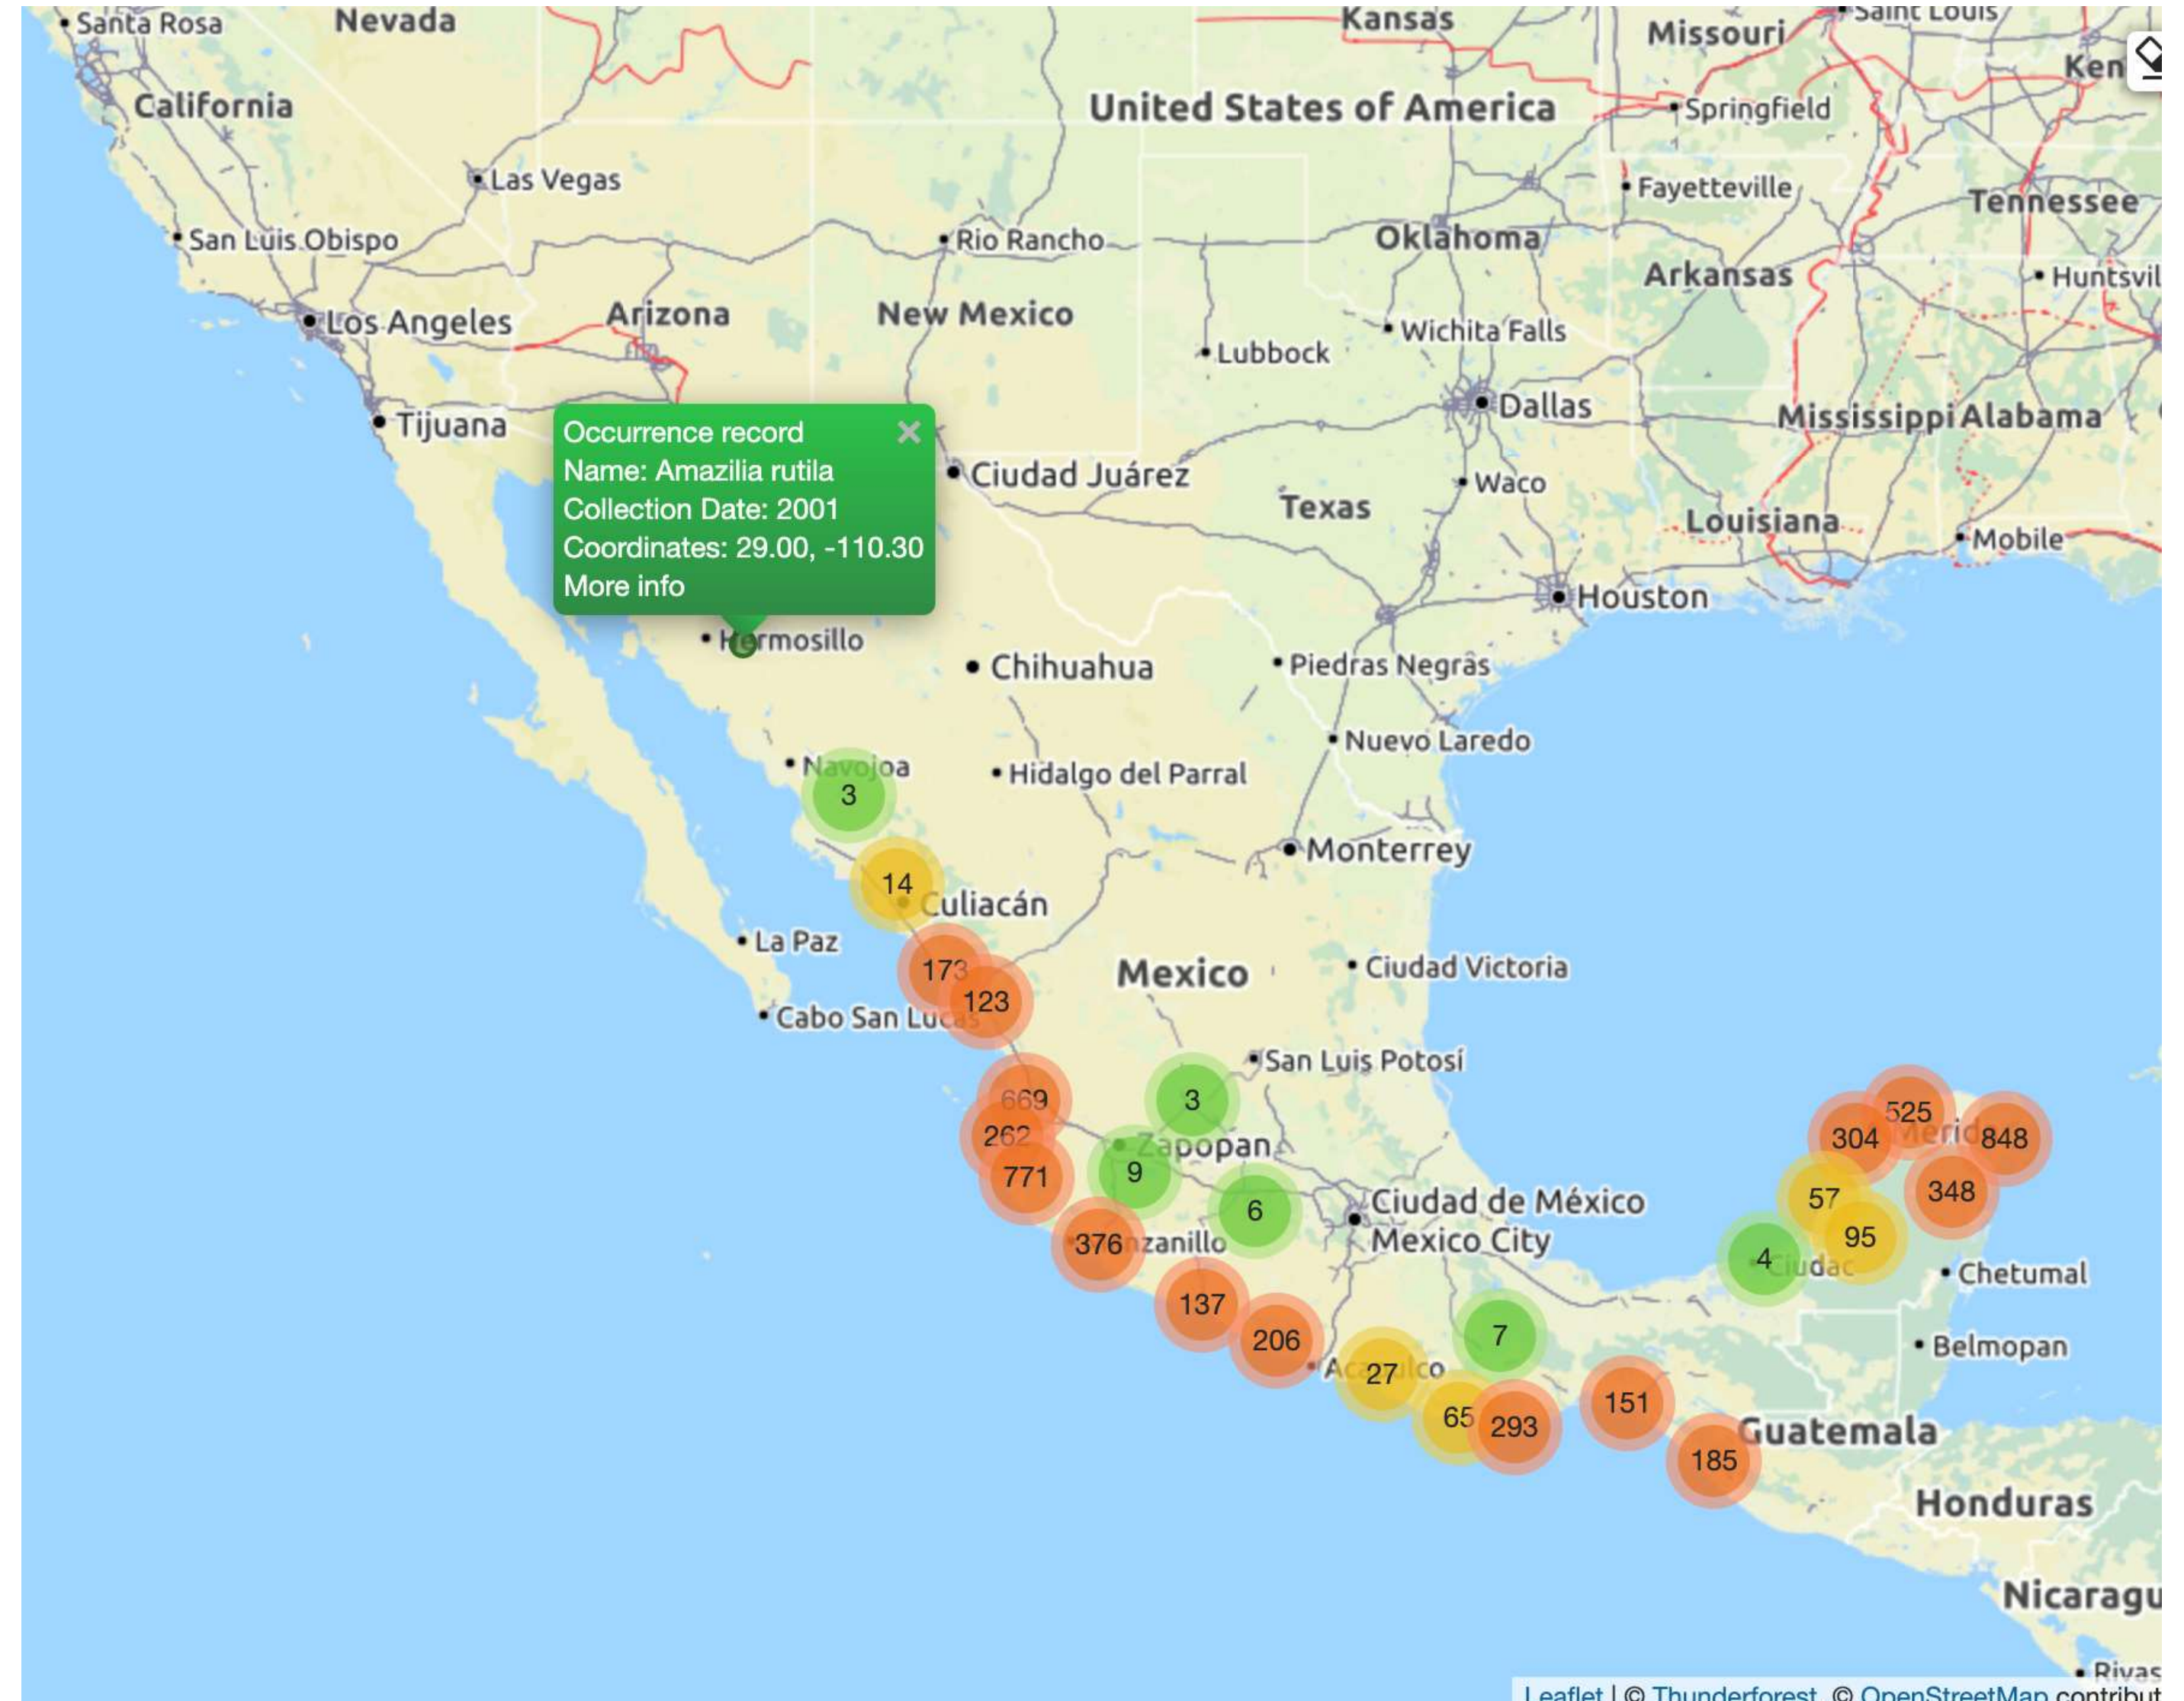

# Cinammon Hummingbird (*Amazilia rutila*)

**Creator:** Carlos Eduardo Simental Crespo

**Publisher:** iNaturalist

**Record license:** <http://creativecommons.org/licenses/by-nc/4.0/>

**References:** <https://www.inaturalist.org/photos/27553519>

**Created:** 2018-10-25T19:30:20.000+0000

**Rights holder:** Carlos Eduardo Simental Crespo

**Identifier:** <https://static.inaturalist.org/photos/27553519.jpeg?1541123759>

# SPECIES correlation measure: quantify the ratio of overlap and how well it is supported by the data

Explore species records  
w.r.t  
the relation of their  
distribution to a focal  
species

Use biodiversity records to rank locations w.r.t a focal species

### Taxa

Region:

MEXICO

Resolution:

16 km

Taxonomic

Taxon -

Filter by date: 1500 - Now