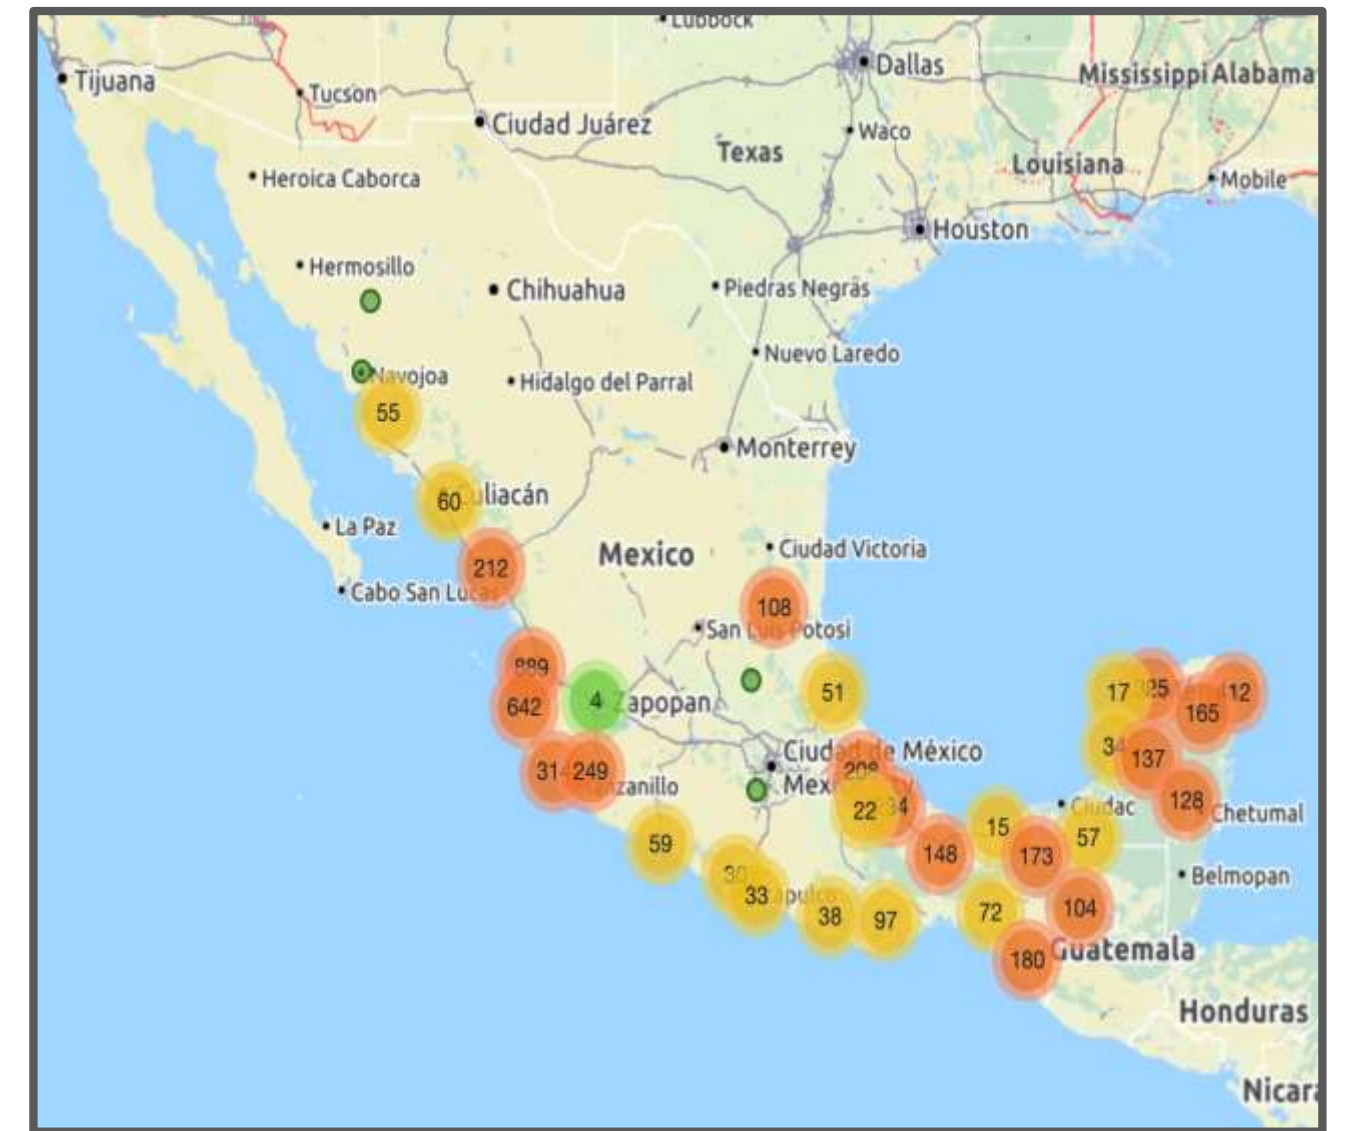

# SPECIES correlation measure: quantify the ratio of overlap and how well it is supported by the data

Explore species records  
w.r.t  
the relation of their  
distribution to a focal  
species

Use biodiversity records to rank locations w.r.t a focal species

### Taxa

Region:

MEXICO

Resolution:

16 km

Taxonomic

Taxon -

Filter by date: 1500 - Now

## Target group

Taxonomic Raster

Taxon

Min. no. cells with presence  
(n):

5

Resolution:

16 km

Region: