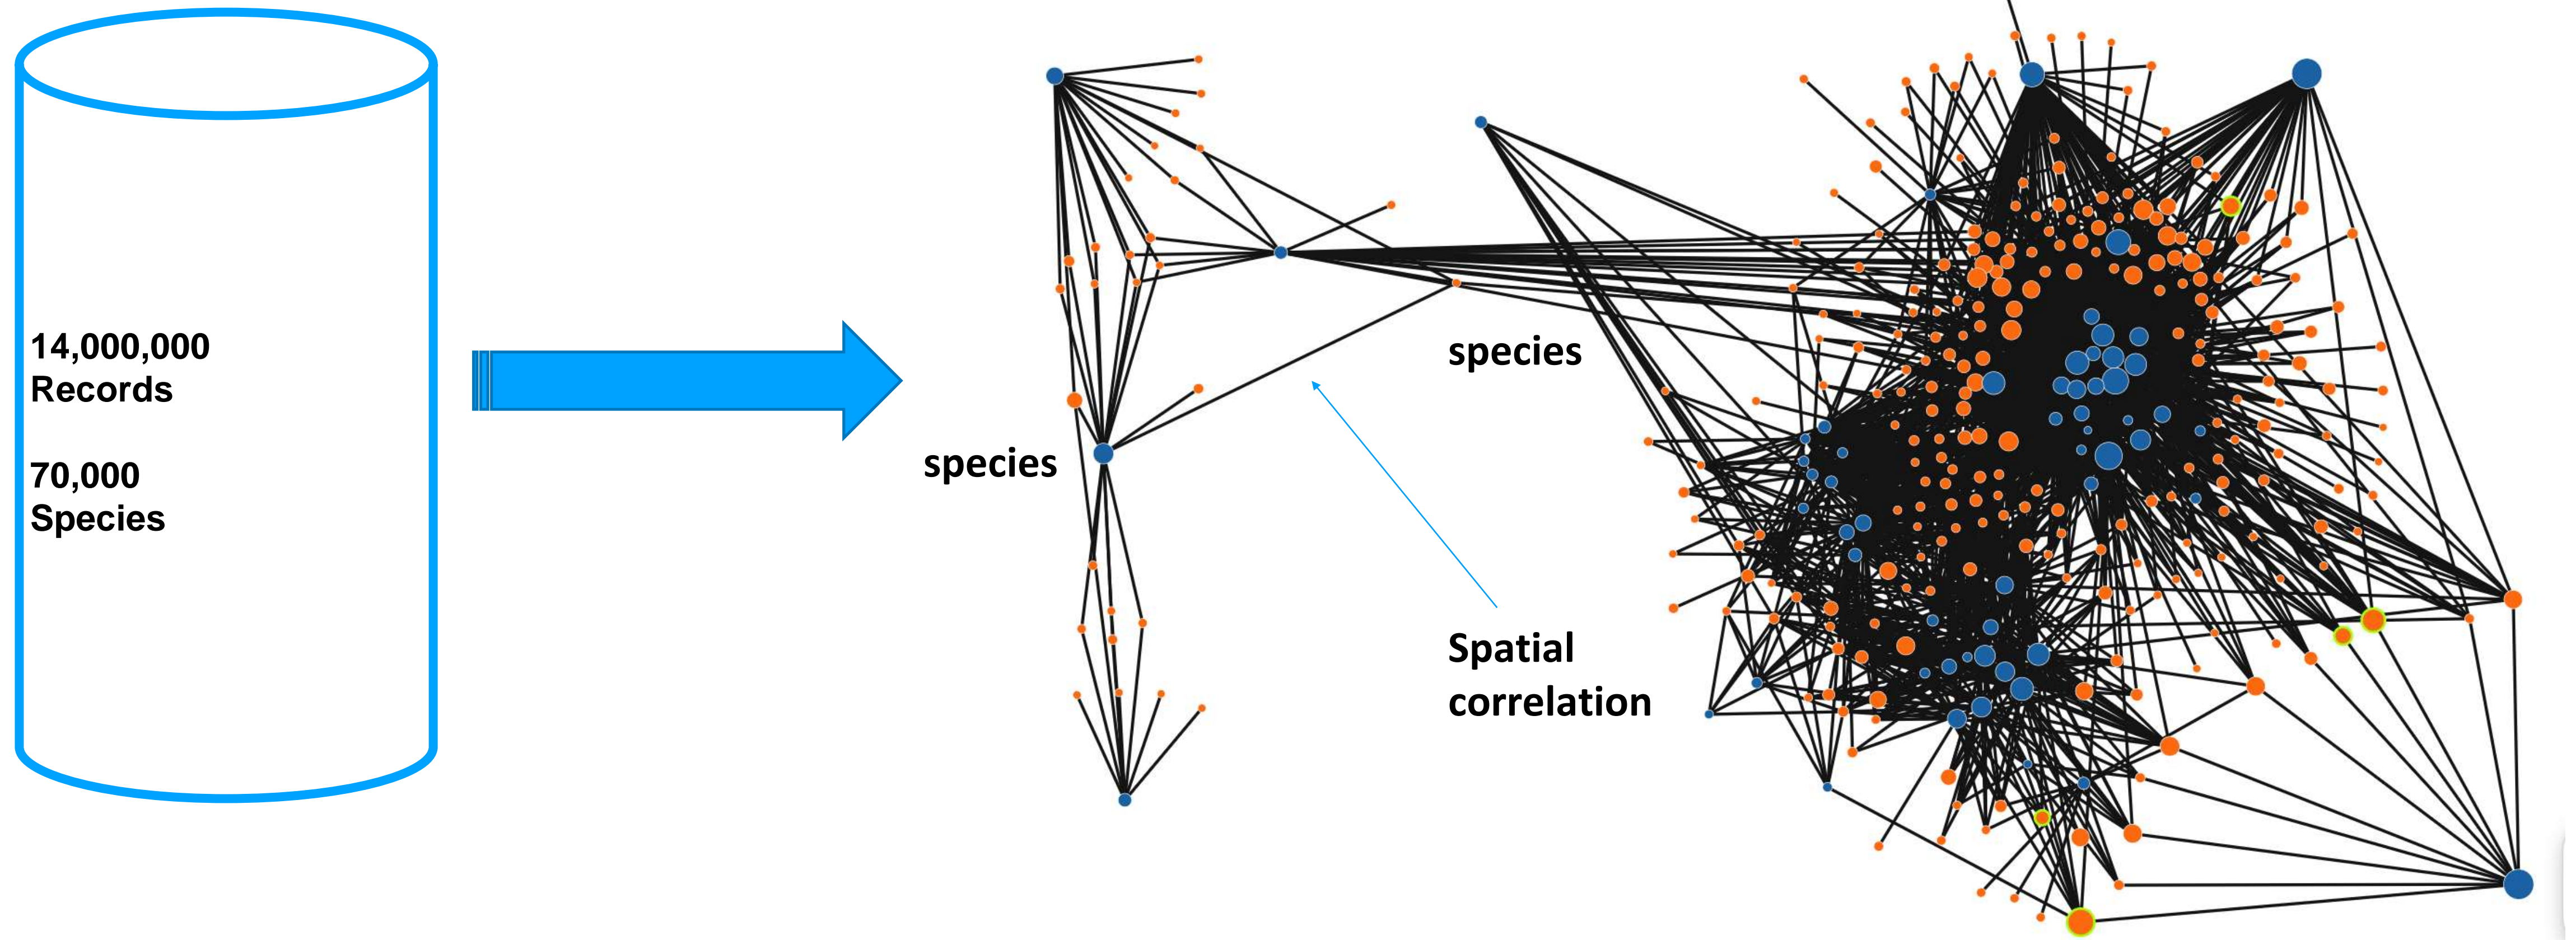

BIO  
DIVERSITY  
*NEXT*

## Explore species occurrence data from a new perspective

### Taxa

Region:

MEXICO

Resolution:

16 km

Taxonomic

Taxon -

Filter by date: 1500 - Now

## Target group

Taxonomic Raster

Taxon

Min. no. cells with presence  
(n):

5

Resolution:

16 km

Region: