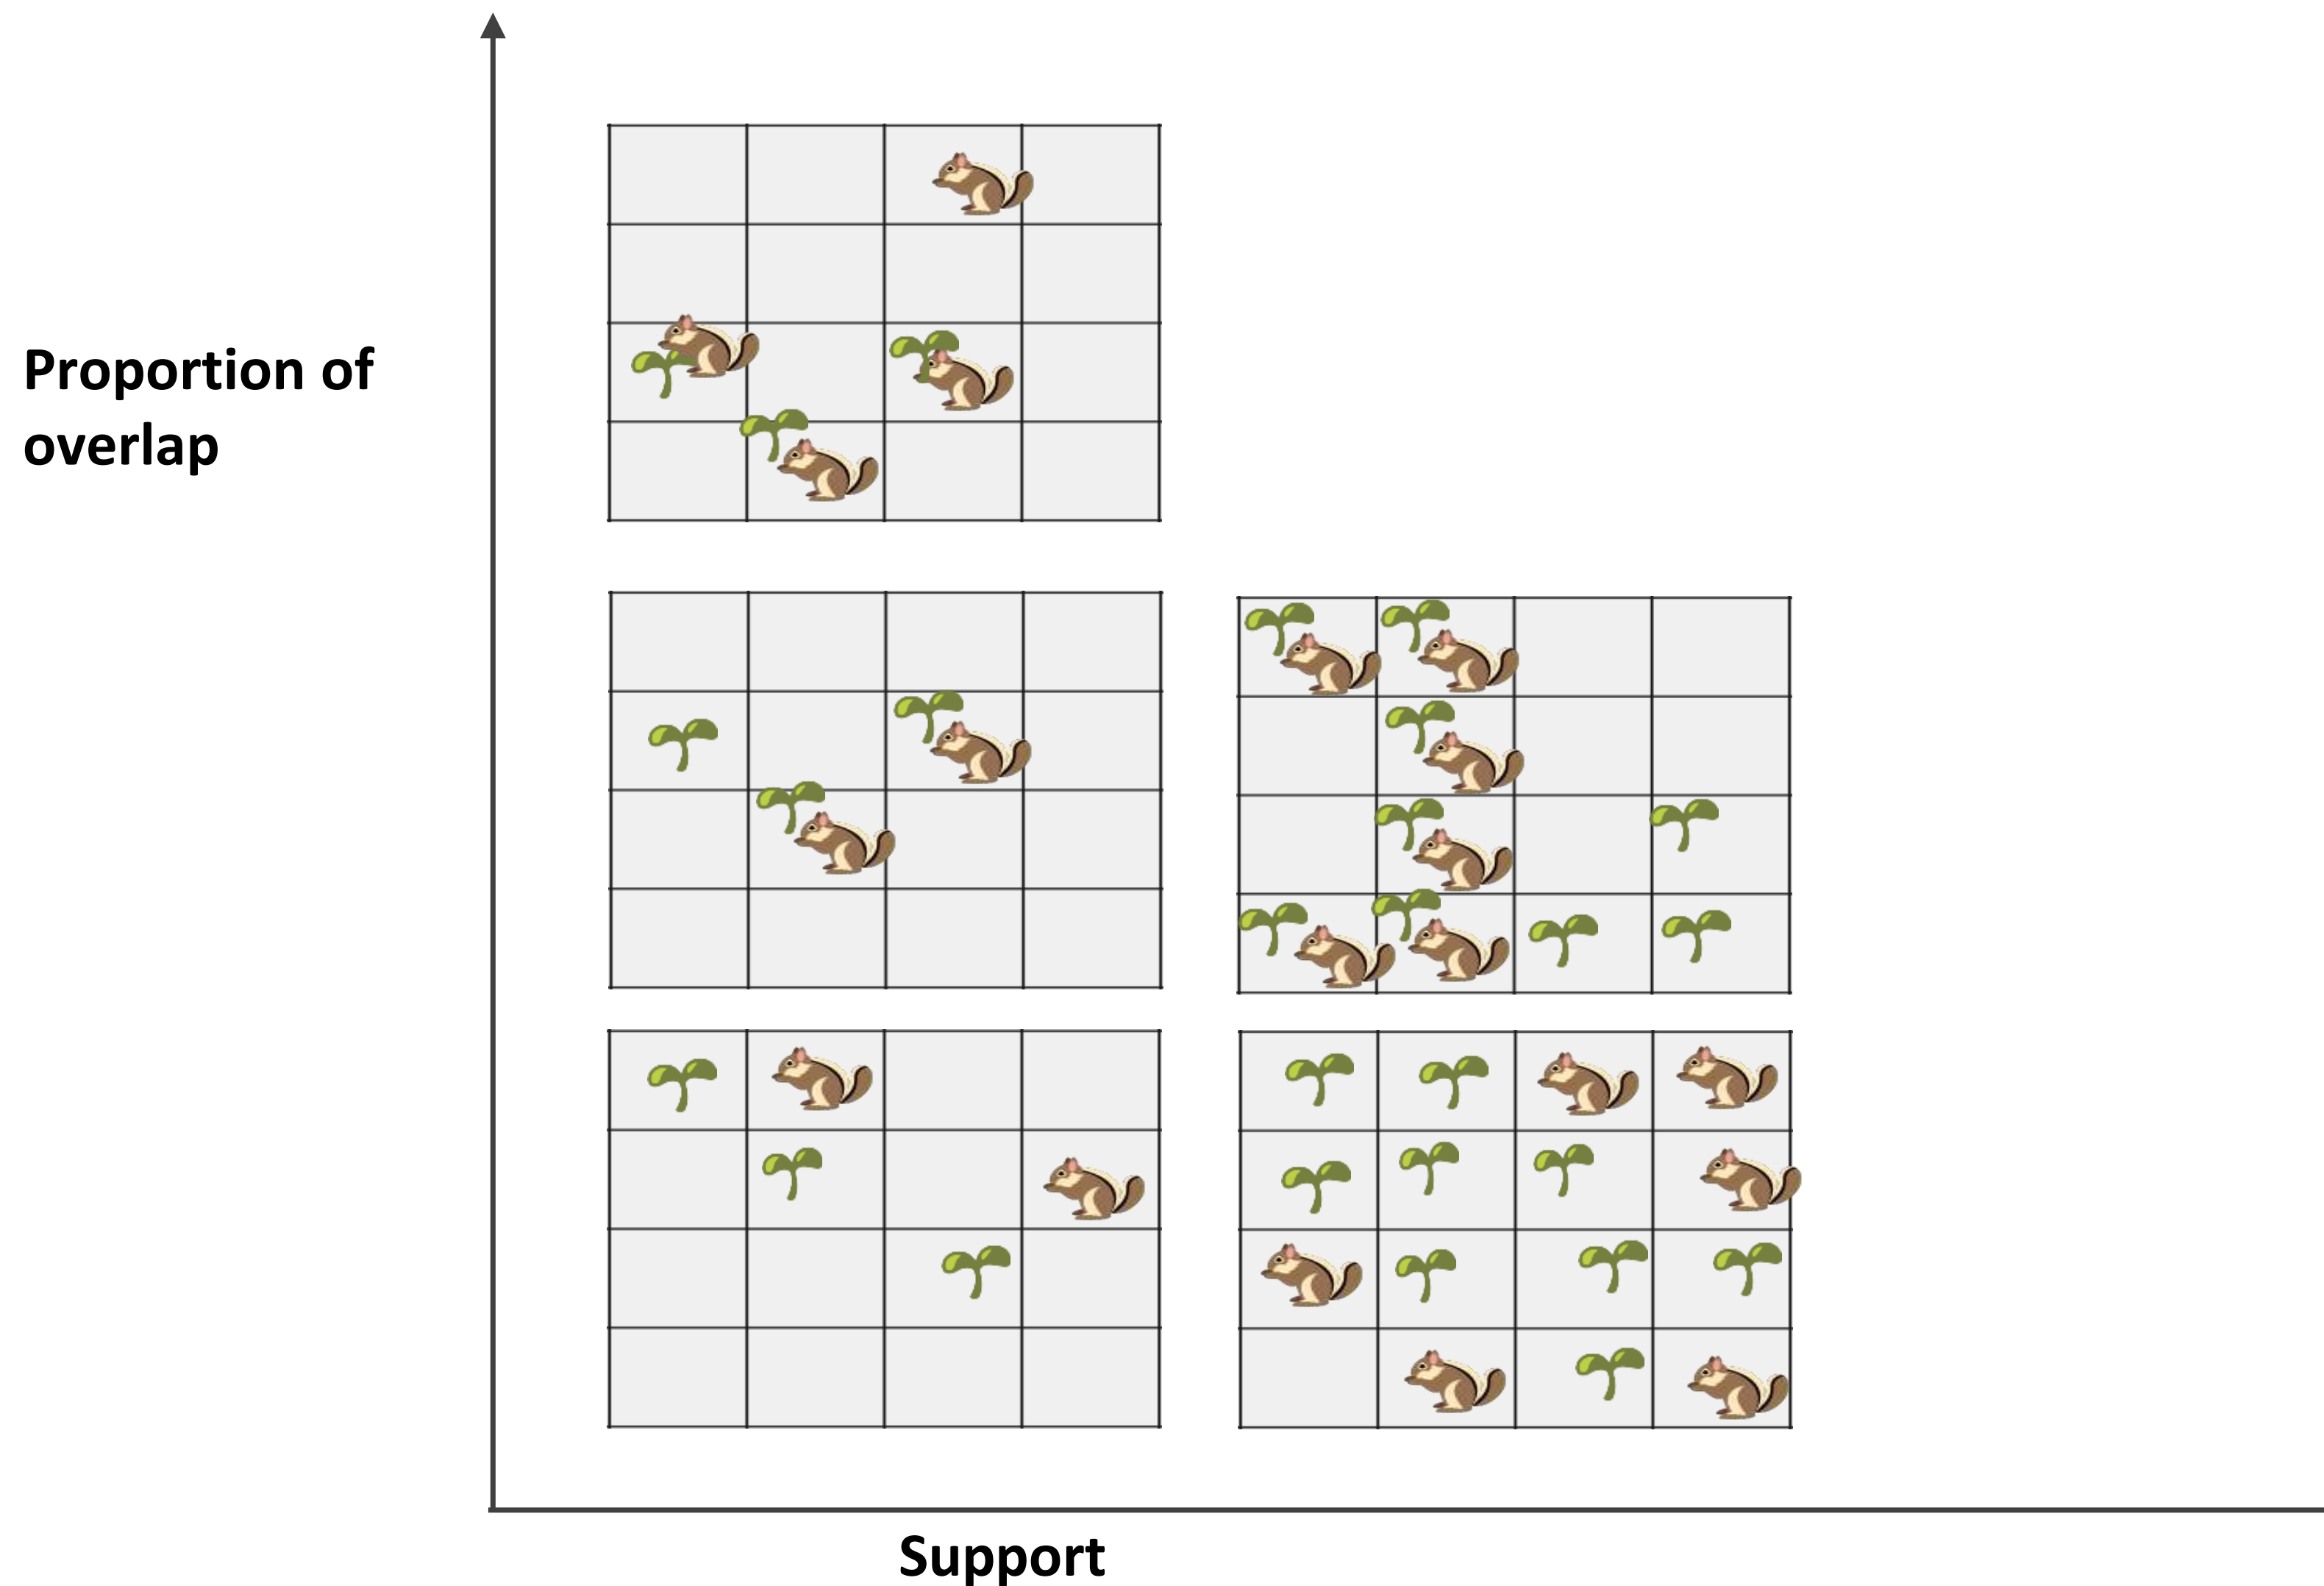

SPECIES correlation measure: quantify the ratio of overlap and how well it is supported by the data